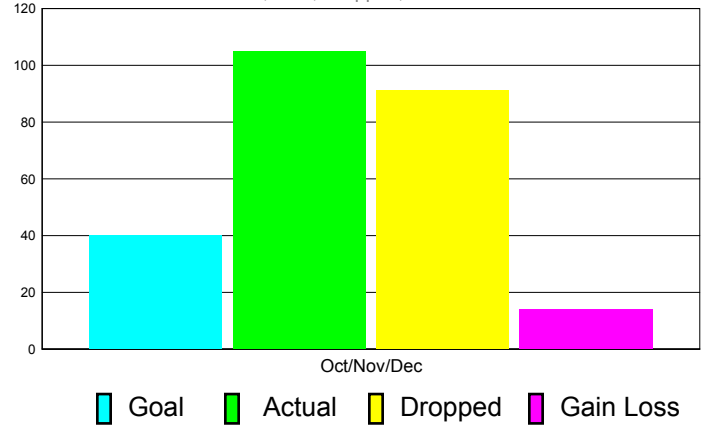

Membership Results 2011-2012

Goal, New, Dropped, Gain/Loss